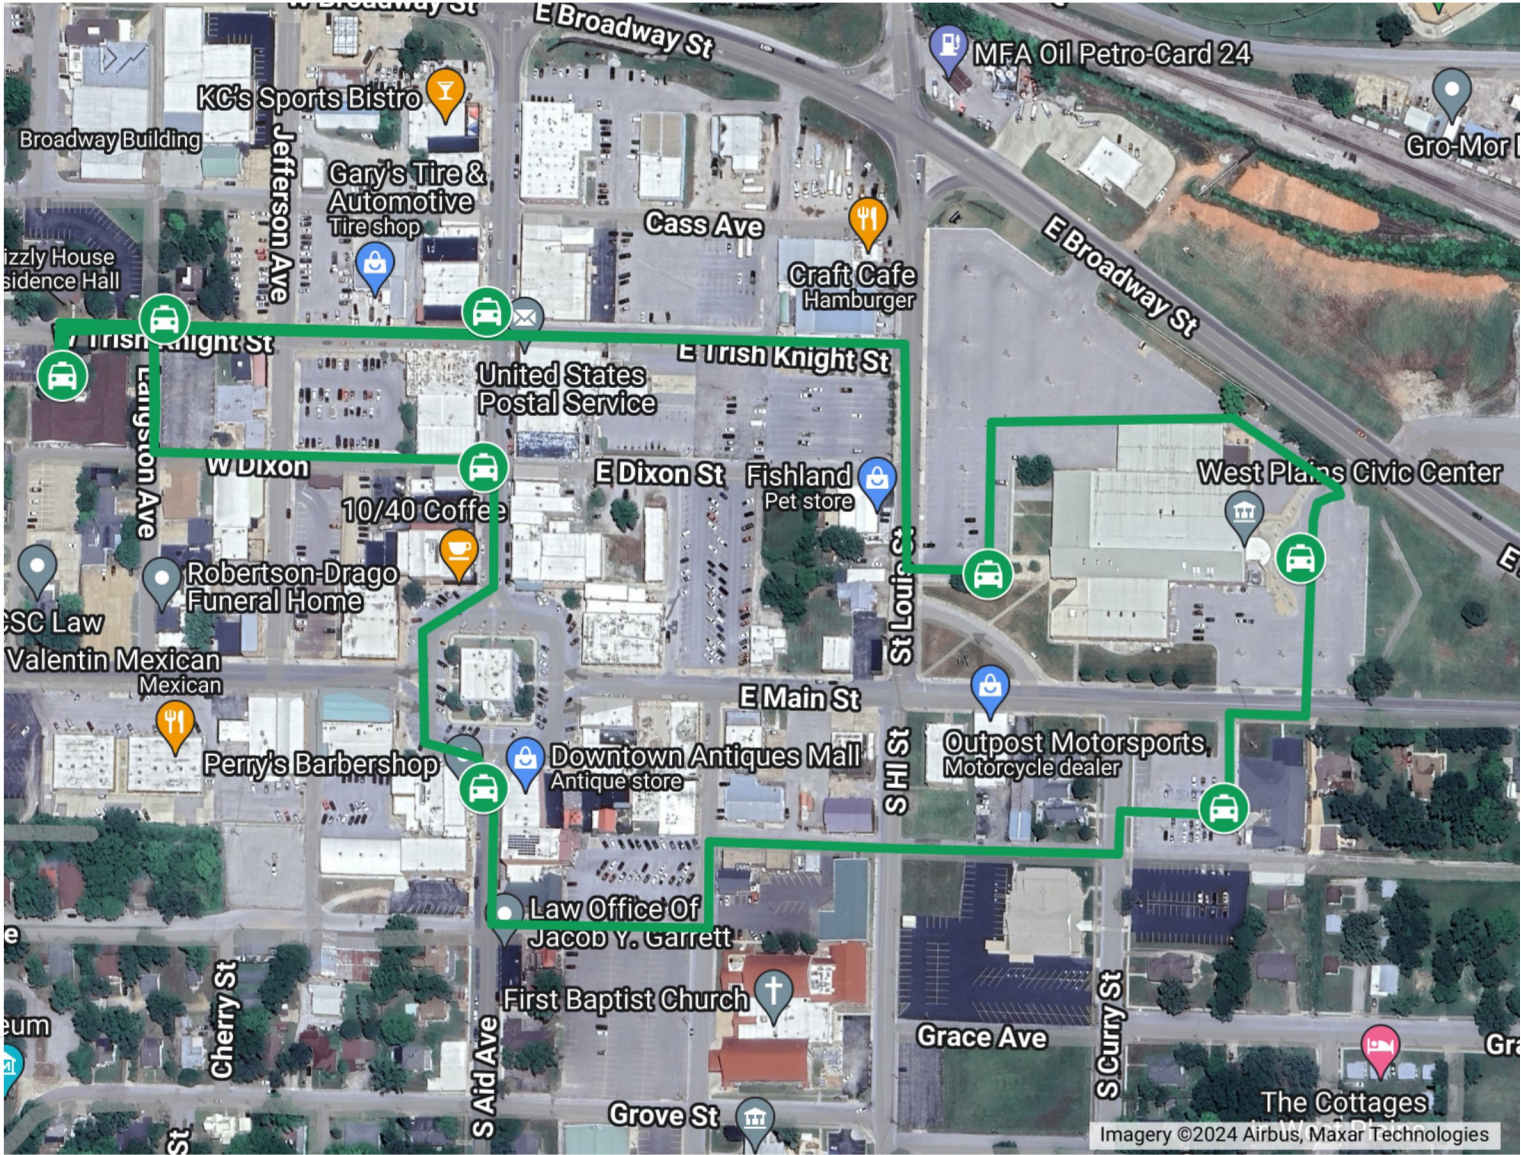

# Old-Time Music, Ozark Heritage Festival Map, 2024

Shuttle Stops

-  Civic Center West Entrance
-  Civic Center East Entrance
-  Senior Center
-  Court Square
-  Dixon & Washington
-  Yellow House
-  Garnett Library
-  Avenue Theatre
-  Shuttle Service Route

Est. 1994 - West Plains, Missouri  
<https://www.OLDTIMEMUSIC.ORG>

Imagery ©2024 Airbus, Maxar Technologies